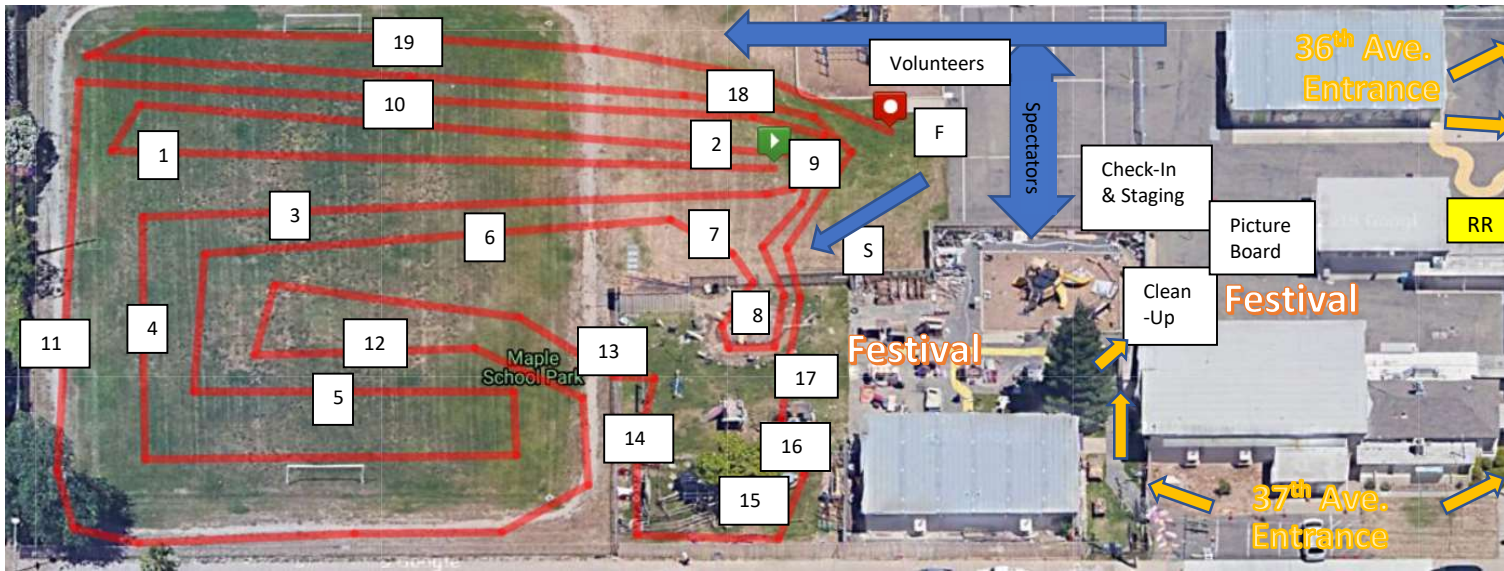

Sacramento Adventure Playground

2021 Dirty Kid Obstacle Legend

- S = Start
Ages 10-15 Only O1 & O2
 1 = Tire Toss (new)
 2 = Sandbag Carry (new)
All Ages – do O3-O10
 3 = Small Wall
 4 = Zigity Zag
 5 = Tire Holes
 6 = Tire Run
 7 = Crawl (new)
 8 = Moat Run
 9 = Hay Bales
 10 = Balance Beams
Age 4-5 advance to O19
Ages 6-15 do O12-O19
 11 = Tire Drag
 12 = Step Overs
 13 = A Frame Climb (new)
 14 = Up & Over
 15 = Platform Jump
 16 = Fire Hose Climb
 17 = Mud Crawl
 18 = Farmer's Carry
All Ages do O19
 19 = 45° Wall
 F = Finish Line
 Subject to Change.

Spectators must stay within designated areas only. This will also give the best viewing and picture shots. Viewing areas are marked. New for 2021 is direct access from the field for Mud Crawl pictures. **MASKS REQUIRED!**

Festival After the race (& before) enjoy the Sacramento Adventure Playground & the expanded Festival Area. Includes making your own **Finishing Badge & Picture Wall** (BYOCamera - keep that mud on and ok for runner to remove mask for pictures). Open 1hour past last wave. Regular Adventure Play is suspended for the day – NO DROP OFFs. **MASKS REQUIRED BY ALL!**